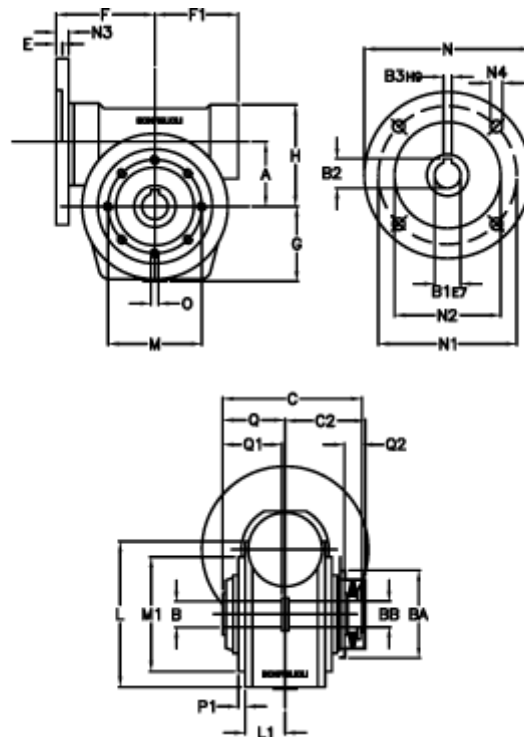

# Data Sheet

Article number: 390204900772736  
 Description: Worm Gear with Torque Limiter  
 VF 49-L2-P-7 P71B5

## Measures

a = 49.50	C2 = 63,5	L1 = 36.8	O = M6x8
B = 25	Description = VF 49P-xx-71B5	m = 94	P1 = 2.5
B1 E7 = 14	E = 3.0	M1 = 68	Q = 51.0
B2 = 16.3	F = 70	N = 160	Q1 = 41
B3 H9 = 5	F1 = 63	N1 = 130	Q2 = 15
BA = 63	g = 56	N2 = 110	
BB H7 = 14	H = 80.0	N3 = 10.5	
C = 105	L = 107.5	N4 = 9,5	